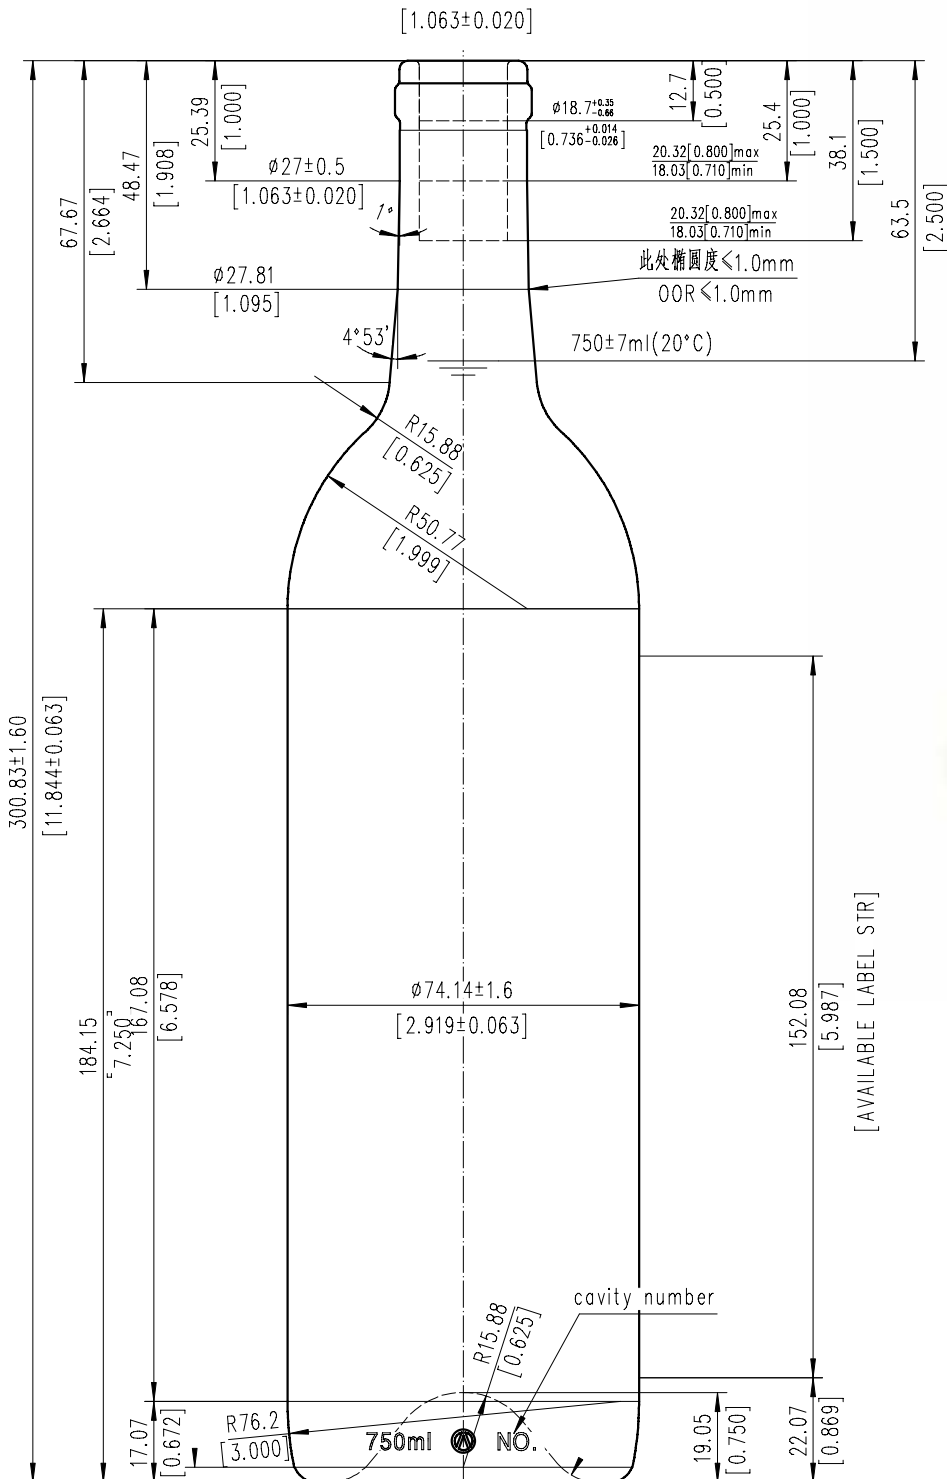

Candide

Bordeaux / Medium Punt / Cork

IN STOCK

Size: 750ml

Weight: 456g

Height: 300mm

Max Width: 74mm

Label Height: 152mm

Finish: Cork

Type: W65